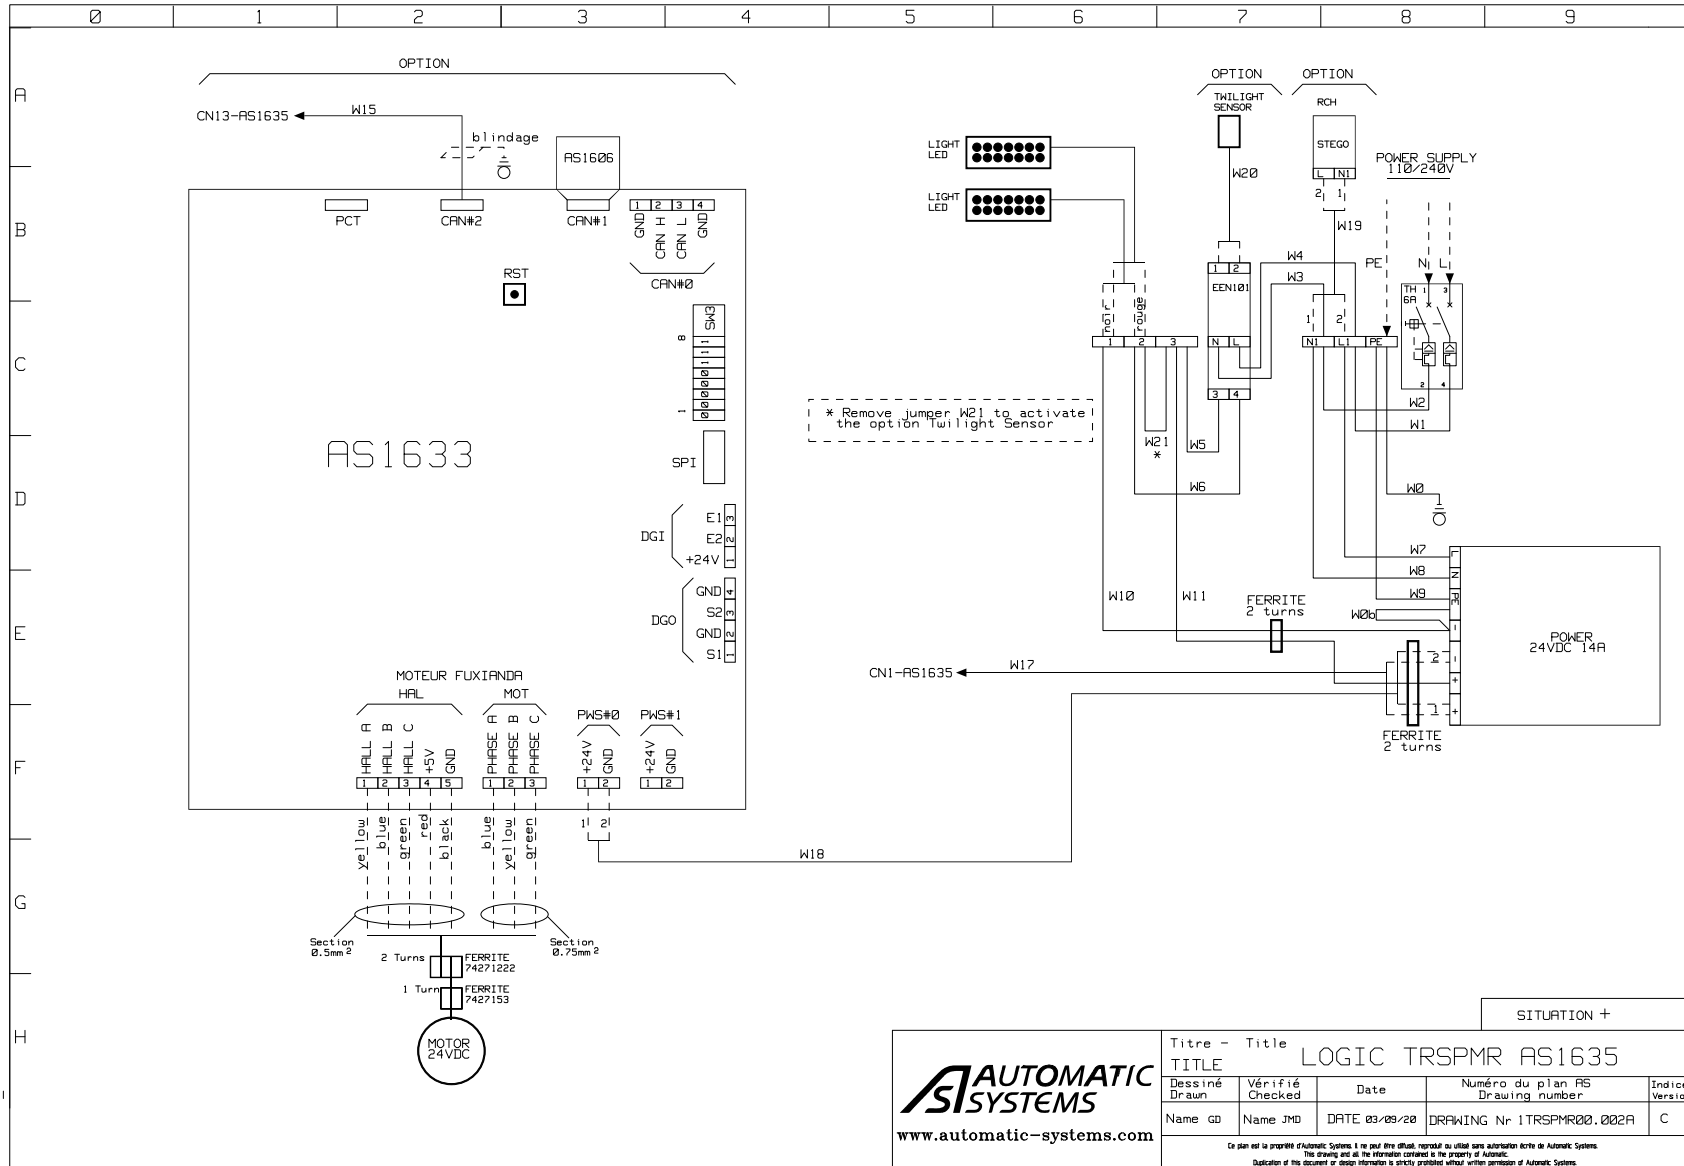

EN

Electrical Technical File

TRS PMR

Rev. 00 • Update 05/2024

ATTENTION!

THE FOLLOWING ARE INCLUDED IN THIS ELECTRICAL TECHNICAL FILE:

- **ELECTRICAL DIAGRAM OF STANDARD PRODUCTS**

ATTENTION!

FOR ANY OTHER TYPE OF OPTION OR CUSTOMISATION PLEASE REFER TO THE SPECIFIC ELECTRICAL TECHNICAL FILE SUPPLIED WITH YOUR EQUIPMENT!

TRS PMR - FULL-HEIGHT SECURITY TURNSTILE FOR PEOPLE WITH REDUCED MOBILITY

ENGLISH

v00.001a_0b

TRS PMR - FULL-HEIGHT SECURITY TURNSTILE FOR PEOPLE WITH REDUCED MOBILITY

ENGLISH

04-r0_001_01