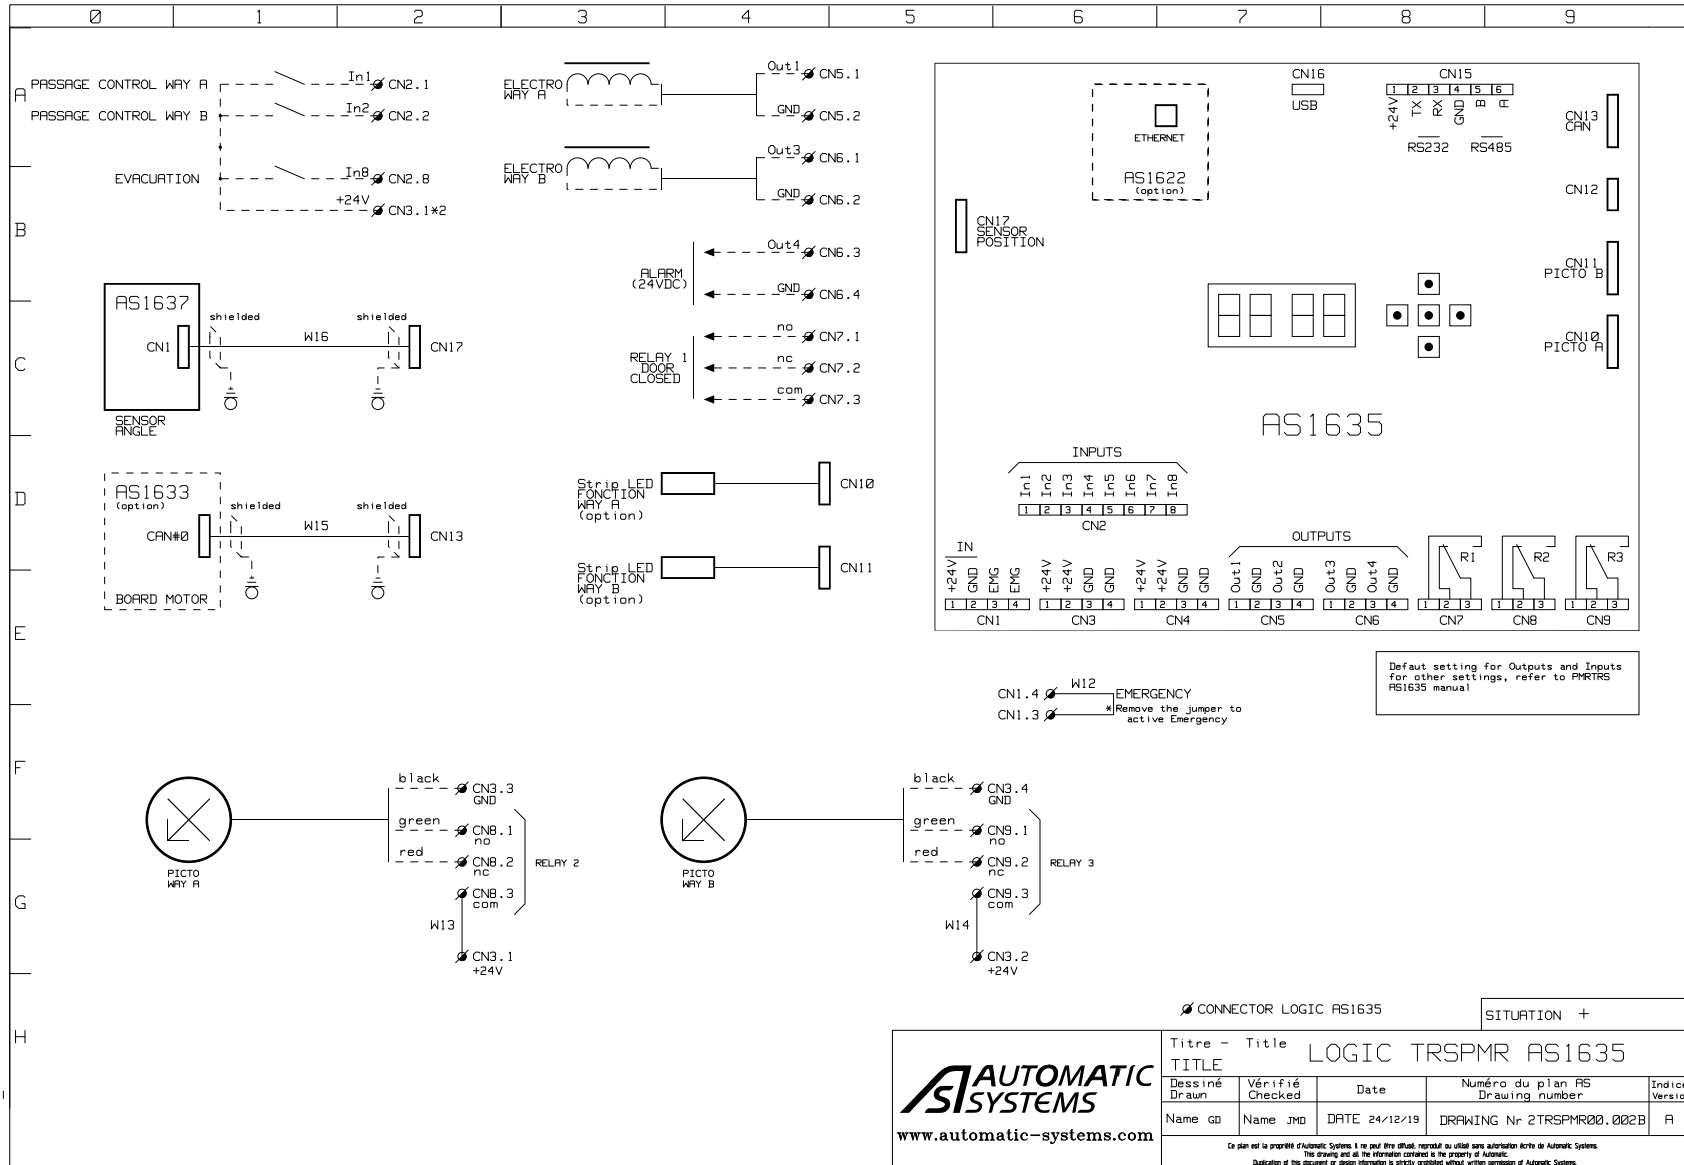

FOR ANY OTHER TYPE OF OPTION OR CUSTOMISATION PLEASE REFER TO THE SPECIFIC ELECTRICAL TECHNICAL FILE SUPPLIED WITH YOUR EQUIPMENT!

TRS PMR - FULL-HEIGHT SECURITY TURNSTILE FOR PEOPLE WITH REDUCED MOBILITY

ENGLISH

v00.001a_0b

TRS PMR - FULL-HEIGHT SECURITY TURNSTILE FOR PEOPLE WITH REDUCED MOBILITY

ENGLISH

04-r0_001_01